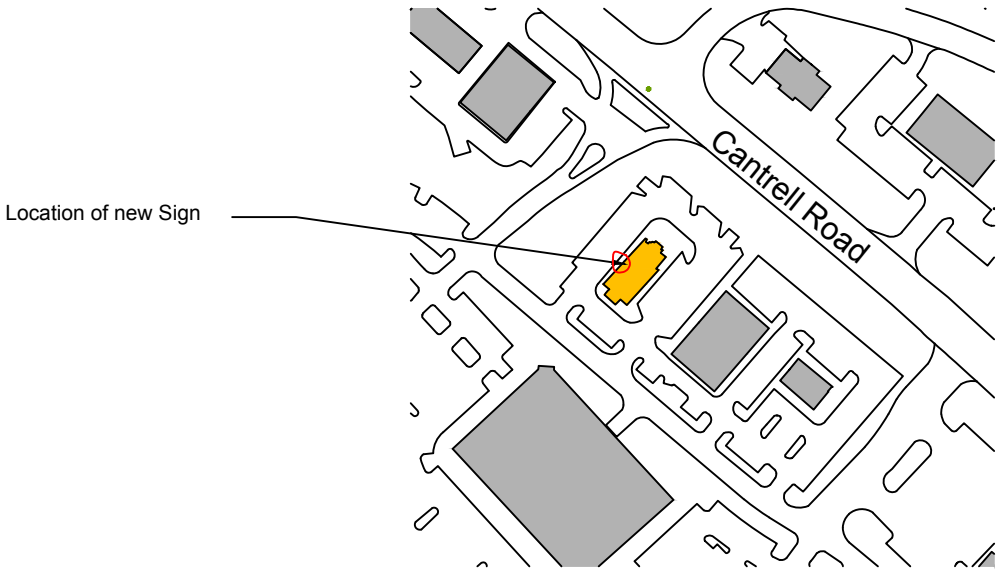

DRIVE THRU ELEVATION

# Sketch

City of Little Rock Planning & Development

Case No: **Z-4411-O**  
Name: Lot 3A Pleasant Ridge Town Center  
Location: 11601 Cantrell Road

Title: Revised PCD